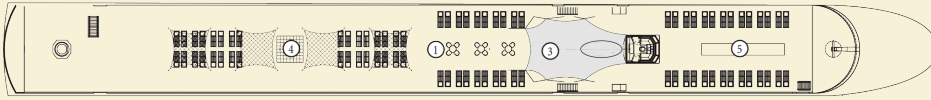

# MS AMADEUS BRILLIANT

SUN DECK

MOZART-DECK

STRAUSS-DECK

HAYDN-DECK

DECKPLAN: 1 Sun deck with deck-chairs - 2 Navigation bridge - 3 Lido-Bar - 4 Chess board - 5 Shuffleboard - 6 Panorama-Bar  
7 Panorama-Deck - 8 Amadeus-Club with Internet station - 9 Panorama-Restaurant - 10 Reception - 11 Bord Shop  
12 Fitness room - 13 Massage - 14 Hairdresser - 15 Lift

## CHOOSE YOUR CABIN

Deck	Category	Size	Windows/French Balcony	to open
Mozart-Deck	8 Amadeus-Suite	22 m <sup>2</sup>	French Balconies	yes
	24 Cabins	15 m <sup>2</sup>	French Balconies	yes
Strauss-Deck	32 Cabins	15 m <sup>2</sup>	French Balconies	yes
Haydn-Deck	10 Cabins	15 m <sup>2</sup>	Windows	no
	2 Cabins	10 m <sup>2</sup>	Windows	no

- Amadeus-Suite - Mozart-Deck
- A-1 - Mozart-Deck
- B-1 - Strauss-Deck
- C-1 - Haydn-Deck
- C-4 - Haydn-Deck
- C-EK - Haydn-Deck (Single cabin)

CABIN (161 Sq.ft.): 1 Bed - 2 TV - 3 Toilet  
4 Wash basin - 5 Shower - 6 Cabinet  
7 Telephone - 8 Writing Desk  
9 French Balcony - 10 Chair - 11 Safe

## TECHNICAL DATA:

Built: 2011  
Draught: 1,30 m  
Height above water: 5,85 m  
Length: 110 m  
Breadth: 11,40 m  
Speed: 25 km/h  
Tonnage: 1.566 t  
Crew members: ca. 40  
Cabins/Suites: 68/8

Amadeus-Suite Mozart-Deck