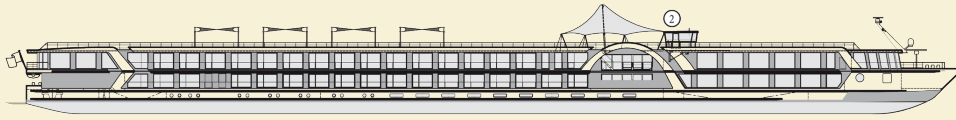

# MS AMADEUS BRILLIANT

SUN DECK

MOZART-DECK

STRAUSS-DECK

HAYDN-DECK

DECKPLAN: 1 Sun deck with deck-chairs - 2 Navigation bridge - 3 Lido-Bar - 4 Chess board - 5 Shuffleboard - 6 Panorama-Bar  
7 Panorama-Deck - 8 Amadeus-Club with Internet station - 9 Panorama-Restaurant - 10 Reception - 11 Bord Shop  
12 Fitness room - 13 Massage - 14 Hairdresser - 15 Lift

## CHOOSE YOUR CABIN

Deck	Category	Size	Windows/French Balcony	to open
Mozart-Deck	8 Amadeus-Suite	22 m <sup>2</sup>	French Balconies	yes
	24 Cabins	15 m <sup>2</sup>	French Balconies	yes
Strauss-Deck	32 Cabins	15 m <sup>2</sup>	French Balconies	yes
Haydn-Deck	10 Cabins	15 m <sup>2</sup>	Windows	no
	2 Cabins	10 m <sup>2</sup>	Windows	no

- Amadeus-Suite - Mozart-Deck
- A-1 - Mozart-Deck
- B-1 - Strauss-Deck
- C-1 - Haydn-Deck
- C-4 - Haydn-Deck
- C-EK - Haydn-Deck (Single cabin)

CABIN (161 Sq.ft.): 1 Bed - 2 TV - 3 Toilet  
4 Wash basin - 5 Shower - 6 Cabinet  
7 Telephone - 8 Writing Desk  
9 French Balcony - 10 Chair - 11 Safe

## TECHNICAL DATA:

Built: 2011  
Draught: 1,30 m  
Height above water: 5,85 m  
Length: 110 m  
Breadth: 11,40 m  
Speed: 25 km/h  
Tonnage: 1.566 t  
Crew members: ca. 40  
Cabins/Suites: 68/8

Amadeus-Suite Mozart-Deck