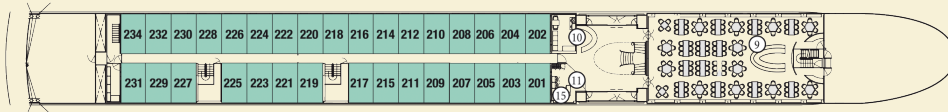

# MS AMADEUS BRILLIANT

SUN DECK

MOZART-DECK

STRAUSS-DECK

HAYDN-DECK

DECKPLAN: 1 Sun deck with deck-chairs - 2 Navigation bridge - 3 Lido-Bar - 4 Chess board - 5 Shuffleboard - 6 Panorama-Bar  
7 Panorama-Deck - 8 Amadeus-Club with Internet station - 9 Panorama-Restaurant - 10 Reception - 11 Bord Shop  
12 Fitness room - 13 Massage - 14 Hairdresser - 15 Lift

## CHOOSE YOUR CABIN

Deck	Category	Size	Windows/French Balcony	to open
Mozart-Deck	8 Amadeus-Suite	22 m <sup>2</sup>	French Balconies	yes
	24 Cabins	15 m <sup>2</sup>	French Balconies	yes
Strauss-Deck	32 Cabins	15 m <sup>2</sup>	French Balconies	yes
Haydn-Deck	10 Cabins	15 m <sup>2</sup>	Windows	no
	2 Cabins	10 m <sup>2</sup>	Windows	no

- Amadeus-Suite - Mozart-Deck
- A-1 - Mozart-Deck
- B-1 - Strauss-Deck
- C-1 - Haydn-Deck
- C-4 - Haydn-Deck
- C-EK - Haydn-Deck (Single cabin)

CABIN (161 Sq.ft.): 1 Bed - 2 TV - 3 Toilet  
4 Wash basin - 5 Shower - 6 Cabinet  
7 Telephone - 8 Writing Desk  
9 French Balcony - 10 Chair - 11 Safe

## TECHNICAL DATA:

Built: 2011  
Draught: 1,30 m  
Height above water: 5,85 m  
Length: 110 m  
Breadth: 11,40 m  
Speed: 25 km/h  
Tonnage: 1.566 t  
Crew members: ca. 40  
Cabins/Suites: 68/8

Amadeus-Suite Mozart-Deck