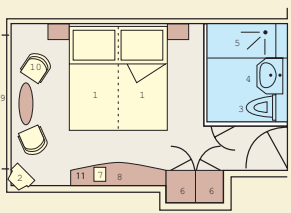

# MS AMADEUS BRILLIANT

SUN DECK

MOZART-DECK

STRAUSS-DECK

HAYDN-DECK

DECKPLAN: 1 Sun deck with deck-chairs - 2 Navigation bridge - 3 Lido-Bar - 4 Chess board - 5 Shuffleboard - 6 Panorama-Bar  
7 Panorama-Deck - 8 Amadeus-Club with Internet station - 9 Panorama-Restaurant - 10 Reception - 11 Bord Shop  
12 Fitness room - 13 Massage - 14 Hairdresser - 15 Lift

## CHOOSE YOUR CABIN

Deck	Category	Size	Windows/French Balcony	to open
Mozart-Deck	8 Amadeus-Suite	22 m <sup>2</sup>	French Balconies	yes
	24 Cabins	15 m <sup>2</sup>	French Balconies	yes
Strauss-Deck	32 Cabins	15 m <sup>2</sup>	French Balconies	yes
Haydn-Deck	10 Cabins	15 m <sup>2</sup>	Windows	no
	2 Cabins	10 m <sup>2</sup>	Windows	no

- Amadeus-Suite - Mozart-Deck
- A-1 - Mozart-Deck
- B-1 - Strauss-Deck
- C-1 - Haydn-Deck
- C-4 - Haydn-Deck
- C-EK - Haydn-Deck (Single cabin)

CABIN (161 Sq.ft.): 1 Bed - 2 TV - 3 Toilet  
4 Wash basin - 5 Shower - 6 Cabinet  
7 Telephone - 8 Writing Desk  
9 French Balcony - 10 Chair - 11 Safe

AMADEUS-SUITE (236 Sq.ft.):  
1 Bed - 2 Flatscreen-TV - 3 Toilet  
4 Wash basin - 5 Shower  
6 Stool - 7 Cabinet - 8 Telephone  
9 Desk - 10 French Balcony - 11 Chair  
12 Table - 13 Mini Bar - 14 Safe