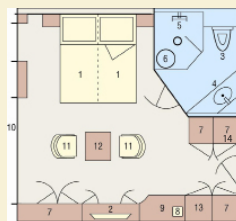

# MS AMADEUS BRILLIANT

SUN DECK

MOZART-DECK

STRAUSS-DECK

HAYDN-DECK

DECKPLAN: 1 Sun deck with deck-chairs - 2 Navigation bridge - 3 Lido-Bar - 4 Chess board - 5 Shuffleboard - 6 Panorama-Bar  
7 Panorama-Deck - 8 Amadeus-Club with Internet station - 9 Panorama-Restaurant - 10 Reception - 11 Bord Shop  
12 Fitness room - 13 Massage - 14 Hairdresser - 15 Lift

## CHOOSE YOUR CABIN

Deck	Category	Size	Windows/French Balcony	to open
Mozart-Deck	8 Amadeus-Suite	22 m <sup>2</sup>	French Balconies	yes
	24 Cabins	15 m <sup>2</sup>	French Balconies	yes
Strauss-Deck	32 Cabins	15 m <sup>2</sup>	French Balconies	yes
Haydn-Deck	10 Cabins	15 m <sup>2</sup>	Windows	no
	2 Cabins	10 m <sup>2</sup>	Windows	no

- Amadeus-Suite - Mozart-Deck
- A-1 - Mozart-Deck
- B-1 - Strauss-Deck
- C-1 - Haydn-Deck
- C-4 - Haydn-Deck
- C-EK - Haydn-Deck (Single cabin)

CABIN (161 Sq.ft.): 1 Bed - 2 TV - 3 Toilet  
4 Wash basin - 5 Shower - 6 Cabinet  
7 Telephone - 8 Writing Desk  
9 French Balcony - 10 Chair - 11 Safe

AMADEUS-SUITE (236 Sq.ft.):  
1 Bed - 2 Flatscreen-TV - 3 Toilet  
4 Wash basin - 5 Shower  
6 Stool - 7 Cabinet - 8 Telephone  
9 Desk - 10 French Balcony - 11 Chair  
12 Table - 13 Mini Bar - 14 Safe