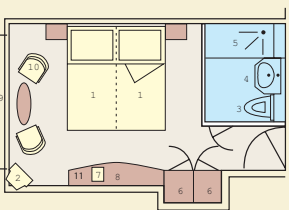

## HAYDN-DECK

DECKPLAN: 1 Sun deck with deck-chairs · 2 Navigation bridge · 3 Lido-Bar · 4 Golf putting green · 5 Chess board  
6 Shuffleboard · 7 Panorama-Bar · 8 Panorama-Deck · 9 Amadeus-Club with Internet station · 10 Panorama-Restaurant  
11 Reception · 12 Bord Shop · 13 Fitness room · 14 Massage · 15 Hairdresser · Lift

### CHOOSE YOUR CABIN

Deck	Category	Size	Window/French balcony	to open
Mozart-Deck	12 Amadeus-Suite	22 m <sup>2</sup>	French Balconies	yes
	18 Cabins	15 m <sup>2</sup>	French Balconies	yes
Strauss-Deck	32 Cabins	15 m <sup>2</sup>	French Balconies	yes
Haydn-Deck	10 Cabins	15 m <sup>2</sup>	Window	no
	2 Cabins	10 m <sup>2</sup>	Window	no

- Amadeus-Suite - Mozart-Deck
- A-1 - Mozart-Deck
- B-1 - Strauss-Deck
- C-1 - Haydn-Deck
- C-4 - Haydn-Deck
- C-EK - Haydn-Deck (Single cabin)

CABIN (161 Sq.ft.): 1 Bed · 2 TV · 3 Toilet  
4 Wash basin · 5 Shower · 6 Cabinet  
7 Telephone · 8 Writing Desk  
9 French Balcony · 10 Chair · 11 Safe

AMADEUS-SUITE (236 Sq.ft.):  
1 Bed · 2 Flatscreen-TV · 3 Toilet  
4 Wash basin · 5 Bath-tub  
6 Cabinet · 7 Telephone · 8 Writing Desk  
9 French Balcony · 10 Armchair · 11 Minibar  
12 Table · 13 Chair · 14 Safe