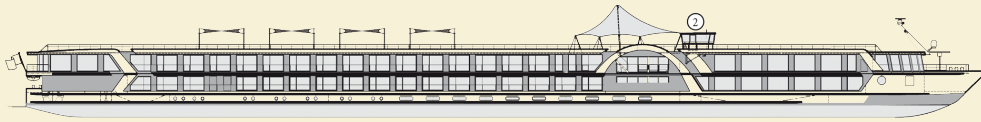

## SUN DECK

### TECHNICAL DATA:

Built: 2009  
Draught: 1,30 m  
Height above water: 5,85 m  
Length: 110 m  
Breadth: 11,40 m  
Speed: 25 km/h  
Tonnage: 1.566 t  
Crew members: ca. 40  
Cabins/Suites: 62/12

Amadeus-Suite Mozart-Deck