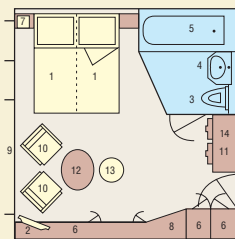

## HAYDN-DECK

DECKPLAN: 1 Sun deck with deck-chairs · 2 Navigation bridge · 3 Lido-Bar · 4 Golf putting green · 5 Chess board  
6 Shuffleboard · 7 Panorama-Bar · 8 Panorama-Deck · 9 Amadeus-Club with Internet station · 10 Panorama-Restaurant  
11 Reception · 12 Bord Shop · 13 Fitness room · 14 Massage · 15 Hairdresser · Lift

### CHOOSE YOUR CABIN

Deck	Category	Size	Window/French balcony	to open
Mozart-Deck	12 Amadeus-Suite	22 m <sup>2</sup>	French Balconies	yes
	18 Cabins	15 m <sup>2</sup>	French Balconies	yes
Strauss-Deck	32 Cabins	15 m <sup>2</sup>	French Balconies	yes
Haydn-Deck	10 Cabins	15 m <sup>2</sup>	Window	no
	2 Cabins	10 m <sup>2</sup>	Window	no

- Amadeus-Suite - Mozart-Deck
- A-1 - Mozart-Deck
- B-1 - Strauss-Deck
- C-1 - Haydn-Deck
- C-4 - Haydn-Deck
- C-EK - Haydn-Deck (Single cabin)

CABIN (161 Sq.ft.): 1 Bed · 2 TV · 3 Toilet  
4 Wash basin · 5 Shower · 6 Cabinet  
7 Telephone · 8 Writing Desk  
9 French Balcony · 10 Chair · 11 Safe

### TECHNICAL DATA:

Built: 2009  
Draught: 1,30 m  
Height above water: 5,85 m  
Length: 110 m  
Breadth: 11,40 m  
Speed: 25 km/h  
Tonnage: 1.566 t  
Crew members: ca. 40  
Cabins/Suites: 62/12

Amadeus-Suite Mozart-Deck