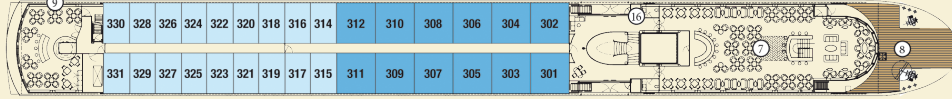

## SUN DECK

## MOZART-DECK

### TECHNICAL DATA:

Built: 2009  
Draught: 1,30 m  
Height above water: 5,85 m  
Length: 110 m  
Breadth: 11,40 m  
Speed: 25 km/h  
Tonnage: 1.566 t  
Crew members: ca. 40  
Cabins/Suites: 62/12

Amadeus-Suite Mozart-Deck