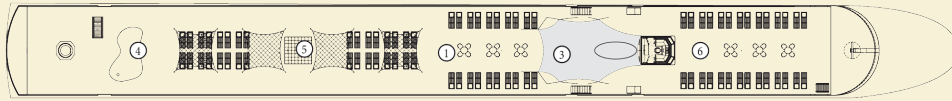

MS AMADEUS DIAMOND

SUN DECK

MOZART-DECK

STRAUSS-DECK

HAYDN-DECK

DECKPLAN: 1 Sun deck with deck-chairs · 2 Navigation bridge · 3 Lido-Bar · 4 Golf putting green · 5 Chess board
6 Shuffleboard · 7 Panorama-Bar · 8 Panorama-Deck · 9 Amadeus-Club with Internet station · 10 Panorama-Restaurant
11 Reception · 12 Bord Shop · 13 Fitness room · 14 Massage · 15 Hairdresser · Lift

CHOOSE YOUR CABIN

Deck	Category	Size	Window/French balcony	to open
Mozart-Deck	12 Amadeus-Suite	22 m²	French Balconies	yes
	18 Cabins	15 m²	French Balconies	yes
Strauss-Deck	32 Cabins	15 m²	French Balconies	yes
Haydn-Deck	10 Cabins	15 m²	Window	no
	2 Cabins	10 m²	Window	no

- Amadeus-Suite - Mozart-Deck
- A-1 - Mozart-Deck
- B-1 - Strauss-Deck
- C-1 - Haydn-Deck
- C-4 - Haydn-Deck
- C-EK - Haydn-Deck (Single cabin)

CABIN (161 Sq.ft.): 1 Bed · 2 TV · 3 Toilet
4 Wash basin · 5 Shower · 6 Cabinet
7 Telephone · 8 Writing Desk
9 French Balcony · 10 Chair · 11 Safe

AMADEUS-SUITE (236 Sq.ft.):
1 Bed · 2 Flatscreen-TV · 3 Toilet
4 Wash basin · 5 Bath-tub
6 Cabinet · 7 Telephone · 8 Writing Desk
9 French Balcony · 10 Armchair · 11 Minibar
12 Table · 13 Chair · 14 Safe

TECHNICAL DATA:

Built: 2009
Draught: 1,30 m
Height above water: 5,85 m
Length: 110 m
Breadth: 11,40 m
Speed: 25 km/h
Tonnage: 1.566 t
Crew members: ca. 40
Cabins/Suites: 62/12