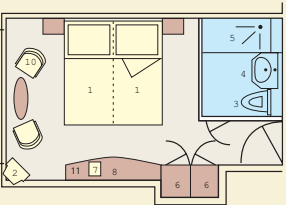

MS AMADEUS PRINCESS

SUN DECK

MOZART-DECK

STRAUSS-DECK

HAYDN-DECK

DECKPLAN: 1 Sun deck with deck-chairs · 2 Fun pool · 3 Navigation bridge · 4 Lido-Bar · 5 Chess board · 6 Golf putting green
7 Walking track · 8 Panorama-Bar · 9 Panorama-Deck · 10 Amadeus-Club with Internet station · 11 Panorama-Restaurant
12 Reception · 13 Ship's shop · 14 Fitness room · 15 Hairdresser · 16 Massage · 17 Vital-Club

CHOOSE YOUR CABIN

Deck	Category	Size	Window	to open
Mozart-Deck	2 Amadeus-Suites	236 Sq.ft.	Glass doors (French Balcony)	yes
	33 Cabins	161 Sq.ft.	Glass doors (French Balcony)	yes
Strauss-Deck	33 Cabins	161 Sq.ft.	Glass doors (French Balcony)	yes
Haydn-Deck	12 Cabins	161 Sq.ft.	Window	no

- Amadeus-Suite - Mozart-Deck
- A-1 - Mozart-Deck
- B-1 - Strauss-Deck
- C-1 - Haydn-Deck
- C-4 - Haydn-Deck

CABIN (161 Sq.ft.): 1 Bed · 2 TV · 3 Toilet
4 Wash basin · 5 Shower · 6 Cabinet
7 Telephone · 8 Writing Desk
9 French Balcony · 10 Chair · 11 Safe

AMADEUS-SUITE (236 Sq.ft.):
1 Bed · 2 TV · 3 Toilet
4 Wash basin · 5 Bath-tub
6 Cabinet · 7 Telephone
8 Writing Desk · 9 French Balcony
10 Chair · 11 Minibar · 12 Sofa bed
13 Table · 14 Armchair · 15 Safe