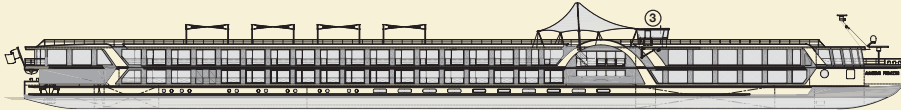

MS AMADEUS PRINCESS

SUN DECK

MOZART-DECK

STRAUSS-DECK

HAYDN-DECK

DECKPLAN: 1 Sun deck with deck-chairs · 2 Fun pool · 3 Navigation bridge · 4 Lido-Bar · 5 Chess board · 6 Golf putting green
7 Walking track · 8 Panorama-Bar · 9 Panorama-Deck · 10 Amadeus-Club with Internet station · 11 Panorama-Restaurant
12 Reception · 13 Ship's shop · 14 Fitness room · 15 Hairdresser · 16 Massage · 17 Vital-Club

CHOOSE YOUR CABIN

Deck	Category	Size	Window	to open
Mozart-Deck	2 Amadeus-Suites	236 Sq.ft.	Glass doors (French Balcony)	yes
	33 Cabins	161 Sq.ft.	Glass doors (French Balcony)	yes
Strauss-Deck	33 Cabins	161 Sq.ft.	Glass doors (French Balcony)	yes
Haydn-Deck	12 Cabins	161 Sq.ft.	Window	no

TECHNICAL DATA:

Built: 2006
Draught: 1,30 m
Height above water: 5,85 m
Length: 110 m
Breadth: 11,40 m
Speed: 25 km/h
Tonnage: 1.566 t
Crew members: ca. 40
Cabins/Suites: 78/2