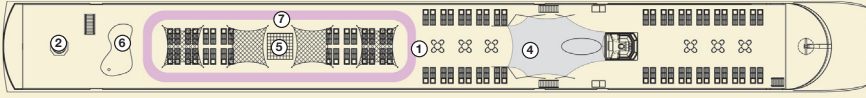

MS AMADEUS PRINCESS

SUN DECK

MOZART-DECK

STRAUSS-DECK

HAYDN-DECK

DECKPLAN: 1 Sun deck with deck-chairs · 2 Fun pool · 3 Navigation bridge · 4 Lido-Bar · 5 Chess board · 6 Golf putting green
7 Walking track · 8 Panorama-Bar · 9 Panorama-Deck · 10 Amadeus-Club with Internet station · 11 Panorama-Restaurant
12 Reception · 13 Ship's shop · 14 Fitness room · 15 Hairdresser · 16 Massage · 17 Vital-Club

CHOOSE YOUR CABIN

Deck	Category	Size	Window	to open
Mozart-Deck	2 Amadeus-Suites	236 Sq.ft.	Glass doors (French Balcony)	yes
	33 Cabins	161 Sq.ft.	Glass doors (French Balcony)	yes
Strauss-Deck	33 Cabins	161 Sq.ft.	Glass doors (French Balcony)	yes
Haydn-Deck	12 Cabins	161 Sq.ft.	Window	no

- Amadeus-Suite - Mozart-Deck
- A-1 - Mozart-Deck
- B-1 - Strauss-Deck
- C-1 - Haydn-Deck
- C-4 - Haydn-Deck

CABIN (161 Sq.ft.): 1 Bed · 2 TV · 3 Toilet
4 Wash basin · 5 Shower · 6 Cabinet
7 Telephone · 8 Writing Desk
9 French Balcony · 10 Chair · 11 Safe

TECHNICAL DATA:

Built: 2006
Draught: 1,30 m
Height above water: 5,85 m
Length: 110 m
Breadth: 11,40 m
Speed: 25 km/h
Tonnage: 1.566 t
Crew members: ca. 40
Cabins/Suites: 78/2