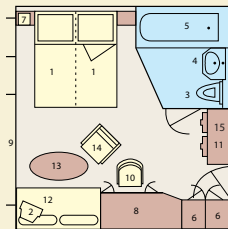

MS AMADEUS PRINCESS

SUN DECK

MOZART-DECK

STRAUSS-DECK

HAYDN-DECK

DECKPLAN: 1 Sun deck with deck-chairs · 2 Fun pool · 3 Navigation bridge · 4 Lido-Bar · 5 Chess board · 6 Golf putting green
7 Walking track · 8 Panorama-Bar · 9 Panorama-Deck · 10 Amadeus-Club with Internet station · 11 Panorama-Restaurant
12 Reception · 13 Ship's shop · 14 Fitness room · 15 Hairdresser · 16 Massage · 17 Vital-Club

CHOOSE YOUR CABIN

Deck	Category	Size	Window	to open
Mozart-Deck	2 Amadeus-Suites	236 Sq.ft.	Glass doors (French Balcony)	yes
	33 Cabins	161 Sq.ft.	Glass doors (French Balcony)	yes
Strauss-Deck	33 Cabins	161 Sq.ft.	Glass doors (French Balcony)	yes
Haydn-Deck	12 Cabins	161 Sq.ft.	Window	no

- Amadeus-Suite - Mozart-Deck
- A-1 - Mozart-Deck
- B-1 - Strauss-Deck
- C-1 - Haydn-Deck
- C-4 - Haydn-Deck

CABIN (161 Sq.ft.): 1 Bed · 2 TV · 3 Toilet
4 Wash basin · 5 Shower · 6 Cabinet
7 Telephone · 8 Writing Desk
9 French Balcony · 10 Chair · 11 Safe

AMADEUS-SUITE (236 Sq.ft.):
1 Bed · 2 TV · 3 Toilet
4 Wash basin · 5 Bath-tub
6 Cabinet · 7 Telephone
8 Writing Desk · 9 French Balcony
10 Chair · 11 Minibar · 12 Sofa bed
13 Table · 14 Armchair · 15 Safe