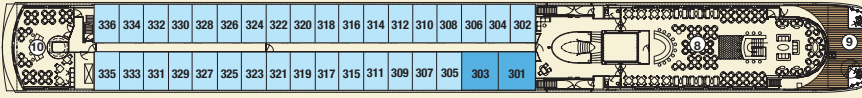

MS AMADEUS PRINCESS

SUN DECK

MOZART-DECK

STRAUSS-DECK

HAYDN-DECK

DECKPLAN: 1 Sun deck with deck-chairs · 2 Fun pool · 3 Navigation bridge · 4 Lido-Bar · 5 Chess board · 6 Golf putting green
7 Walking track · 8 Panorama-Bar · 9 Panorama-Deck · 10 Amadeus-Club with Internet station · 11 Panorama-Restaurant
12 Reception · 13 Ship's shop · 14 Fitness room · 15 Hairdresser · 16 Massage · 17 Vital-Club

CHOOSE YOUR CABIN

Deck	Category	Size	Window	to open
Mozart-Deck	2 Amadeus-Suites	236 Sq.ft.	Glass doors (French Balcony)	yes
	33 Cabins	161 Sq.ft.	Glass doors (French Balcony)	yes
Strauss-Deck	33 Cabins	161 Sq.ft.	Glass doors (French Balcony)	yes
Haydn-Deck	12 Cabins	161 Sq.ft.	Window	no

- Amadeus-Suite - Mozart-Deck
- A-1 - Mozart-Deck
- B-1 - Strauss-Deck
- C-1 - Haydn-Deck
- C-4 - Haydn-Deck

CABIN (161 Sq.ft.): 1 Bed · 2 TV · 3 Toilet
4 Wash basin · 5 Shower · 6 Cabinet
7 Telephone · 8 Writing Desk
9 French Balcony · 10 Chair · 11 Safe

TECHNICAL DATA:

Built: 2006
Draught: 1,30 m
Height above water: 5,85 m
Length: 110 m
Breadth: 11,40 m
Speed: 25 km/h
Tonnage: 1.566 t
Crew members: ca. 40
Cabins/Suites: 78/2