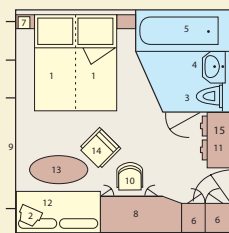

## HAYDN-DECK

DECKPLAN: 1 Sun deck with deck chairs · 2 Fun-Pool · 3 Navigation Bridge · 4 Lido-Bar · 5 Chess board  
6 Panorama-Café · 7 Panorama-Bar · 8 Amadeus-Club with Internet station · 9 Panorama-Restaurant · 10 Reception  
11 Bord Shop · 12 Vital-Club · 13 Fitness Room · 14 Massage · 15 Lift

### YOUR CABIN CATEGORIES

Deck	Category	Size	Windows/Balconies	to open
Mozart-Deck	4 Amadeus-Suite	22 m <sup>2</sup>	French Balconies	yes
	17 Cabins	15 m <sup>2</sup>	French Balconies	yes
Strauss-Deck	24 Cabins	15 m <sup>2</sup>	French Balconies	yes
	4 Cabins	15 m <sup>2</sup>	Cabin 230 & 231: Small French Balconies Cabin 204 & 206: Panorama-Windows	yes
Haydn-Deck	25 Cabins	15 m <sup>2</sup>	Windows	no

- Amadeus-Suite - Mozart-Deck
- A-1 - Mozart-Deck
- B-1 - Strauss-Deck
- B-4 - Strauss-Deck
- C-1 - Haydn-Deck
- C-4 - Haydn-Deck

CABIN (161 Sq.ft.):  
1 Bed · 2 TV · 3 Toilet  
4 Wash basin · 5 Shower · 6 Cabinet  
7 Telephone · 8 Writing Desk  
9 Window · 10 Chair · 11 Safe

AMADEUS-SUITE (236 Sq.ft.):  
1 Bed · 2 TV · 3 Toilet  
4 Wash basin · 5 Bath-tub  
6 Cabinet · 7 Telephone  
8 Writing Desk · 9 French Balcony  
10 Chair · 11 Minibar · 12 Sofa bed  
13 Table · 14 Armchair · 15 Safe