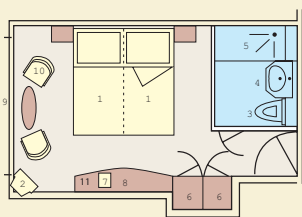

## HAYDN-DECK

DECKPLAN: 1 Sun deck with deck chairs · 2 Fun-Pool · 3 Navigation Bridge · 4 Lido-Bar · 5 Chess board  
6 Panorama-Café · 7 Panorama-Bar · 8 Amadeus-Club with Internet station · 9 Panorama-Restaurant · 10 Reception  
11 Bord Shop · 12 Vital-Club · 13 Fitness Room · 14 Massage · 15 Lift

### YOUR CABIN CATEGORIES

Deck	Category	Size	Windows/Balconies	to open
Mozart-Deck	4 Amadeus-Suite	22 m <sup>2</sup>	French Balconies	yes
	17 Cabins	15 m <sup>2</sup>	French Balconies	yes
Strauss-Deck	24 Cabins	15 m <sup>2</sup>	French Balconies	yes
	4 Cabins	15 m <sup>2</sup>	Cabin 230 & 231: Small French Balconies Cabin 204 & 206: Panorama-Windows	yes
Haydn-Deck	25 Cabins	15 m <sup>2</sup>	Windows	no

- Amadeus-Suite - Mozart-Deck
- A-1 - Mozart-Deck
- B-1 - Strauss-Deck
- B-4 - Strauss-Deck
- C-1 - Haydn-Deck
- C-4 - Haydn-Deck

CABIN (161 Sq.ft.):  
1 Bed · 2 TV · 3 Toilet  
4 Wash basin · 5 Shower · 6 Cabinet  
7 Telephone · 8 Writing Desk  
9 Window · 10 Chair · 11 Safe

AMADEUS-SUITE (236 Sq.ft.):  
1 Bed · 2 TV · 3 Toilet  
4 Wash basin · 5 Bath-tub  
6 Cabinet · 7 Telephone  
8 Writing Desk · 9 French Balcony  
10 Chair · 11 Minibar · 12 Sofa bed  
13 Table · 14 Armchair · 15 Safe