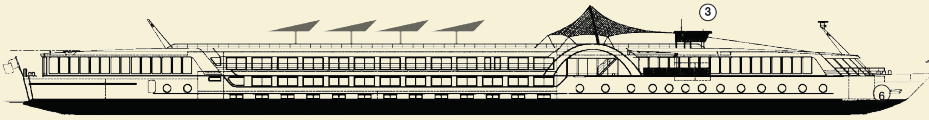

## SUN DECK

## MOZART-DECK

### TECHNICAL DATA:

Built in: 2005  
Draught: 1,30 m  
Height above water: 5,85 m  
Length: 110 m  
Breadth: 11,40 m  
Speed: 25 km/h  
Tonnage: 1.566 t  
Crew members: ca. 40  
Cabins/Suites: 68/4