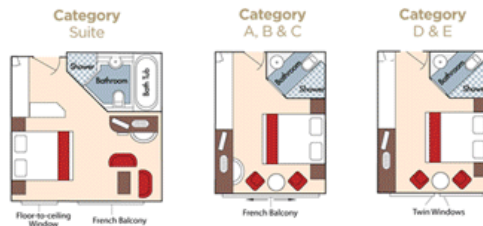

Decorated in a vibrant palette of gold and orange, the AmaCello debuted in 2008. Most staterooms feature French balconies and range in size from 170-255 sq. ft. Enjoy all the amenities of a fine hotel: plush down bedding, marble appointed bathrooms, large closets, complimentary high-speed Internet access and first-run Hollywood movies. Enjoy additional complimentary amenities such as Wi-Fi, a specialty coffee station and a fleet of bicycles. The AmaCello also features a fitness area, sauna, Sun Deck with a walking track and whirlpool, Chef's Table restaurant and a stylish Main Lounge.

Tell a friend:

Send this URL

Categories

For a larger deck plan please visit www.AmaWaterways.com

- Suite** Violin Deck
French Balcony - 255 sq. ft.
 - Cat. A** Violin Deck
French Balcony - 170 sq. ft.
 - Cat. B** Violin & Cello Deck
French Balcony - 170 sq. ft.
 - Cat. C** Violin & Cello Deck
French Balcony - 170 sq. ft.
 - Cat. D** Piano Deck
Fixed Windows - 170 sq. ft.
 - Cat. E** Piano Deck
Fixed Window - 170 sq. ft.
 - Single** Cello Deck
French Balcony - 140 sq. ft.
- (single staterooms only available on AmaCello)

Deck Plan

- 1 Main Lounge
- 2 Reception
- 3 Massage & Hair Salon
- 4 The Chef's Table restaurant
- 5 Fitness Room
- 6 Main Restaurant

Technical Data

Built: AmaCello - 2008
 AmaLegro - 2007
 AmaDaglo - 2006
 Length: 360 ft.
 Width: 38 ft.
 Crew: 41
 Staterooms: 74
 Passengers: 146/148
 Registry: Switzerland