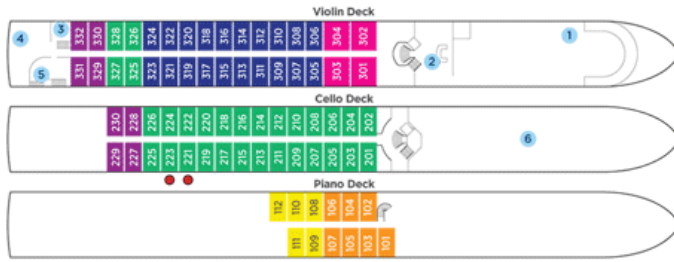

Built in 2008 in the Netherlands
 Length 360 ft., width 38 ft.
 Crew 41 (European)
 Staterooms 70, suites 4
 Registry Switzerland, homeport Basel

Deckplan:

Romantic Danube - 8 days
 Passau - Wenen - Budpest ...

Tell a friend:

Send this URL

Categories

For a larger deck plan please visit www.AmaWaterways.com

- Suite** Violin Deck
French Balcony - 255 sq. ft.
 - Cat. A** Violin Deck
French Balcony - 170 sq. ft.
 - Cat. B** Violin & Cello Deck
French Balcony - 170 sq. ft.
 - Cat. C** Violin & Cello Deck
French Balcony - 170 sq. ft.
 - Cat. D** Piano Deck
Fixed Windows - 170 sq. ft.
 - Cat. E** Piano Deck
Fixed Window - 170 sq. ft.
 - Single** Cello Deck
French Balcony - 140 sq. ft.
- (single staterooms only available on AmaCello)

Deck Plan

- 1 Main Lounge
- 2 Reception
- 3 Massage & Hair Salon
- 4 The Chef's Table restaurant
- 5 Fitness Room
- 6 Main Restaurant

Technical Data

Built: AmaCello - 2008
 AmaLegro - 2007
 AmaDaglo - 2006
 Length: 360 ft.
 Width: 38 ft.
 Crew: 41
 Staterooms: 74
 Passengers: 146/148
 Registry: Switzerland