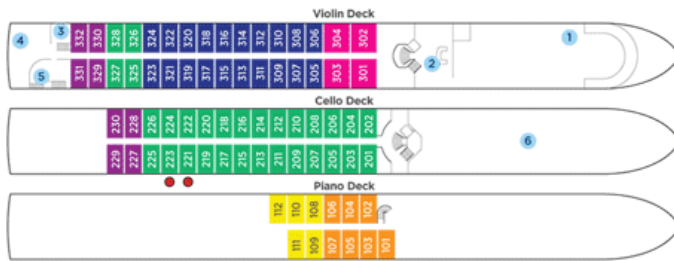

Built in 2006 in the Netherlands  
 Length 360 ft., width 38 ft.  
 Crew 41 (European)  
 Staterooms 70, suites 4  
 Registry Switzerland, homeport Basel

### Deckplan:

Romantic Danube - 8 days  
 Passau - Wenen - Budpest ...

Tell a friend:

Send this URL

### Categories

For a larger deck plan please visit [www.AmaWaterways.com](http://www.AmaWaterways.com)

- Suite** Violin Deck  
French Balcony - 255 sq. ft.
  - Cat. A** Violin Deck  
French Balcony - 170 sq. ft.
  - Cat. B** Violin & Cello Deck  
French Balcony - 170 sq. ft.
  - Cat. C** Violin & Cello Deck  
French Balcony - 170 sq. ft.
  - Cat. D** Piano Deck  
Fixed Windows - 170 sq. ft.
  - Cat. E** Piano Deck  
Fixed Window - 170 sq. ft.
  - Single** Cello Deck  
French Balcony - 140 sq. ft.
- (single staterooms only available on AmaCello)

**Deck Plan**

- 1 Main Lounge
- 2 Reception
- 3 Massage & Hair Salon
- 4 The Chef's Table restaurant
- 5 Fitness Room
- 6 Main Restaurant

**Technical Data**

Built: AmaCello - 2008  
 AmaLegro - 2007  
 AmaDaglo - 2006  
 Length: 360 ft.  
 Width: 38 ft.  
 Crew: 41  
 Staterooms: 74  
 Passengers: 146/148  
 Registry: Switzerland