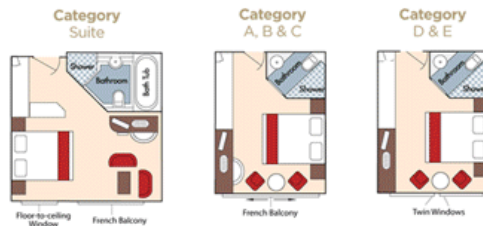

This beautifully-appointed vessel features spacious staterooms ranging from 170-255 sq. ft., most with French balconies. Staterooms feature plush down bedding, marble-appointed bathroom, terry robes and slippers, complimentary bottled water, high-speed Internet and first-run Hollywood movies on the flat-panel TV. Gather with fellow guests in the Main Lounge or relax a Viennese style coffeehouse, Café Mozart. You'll also find a fitness area and sauna, Sun Deck with a whirlpool and walking track. Beginning in 2012, AmaDagio will cruise the enchanting Rhone River in Southern France.

### Categories

For a larger deck plan please visit [www.AmaWaterways.com](http://www.AmaWaterways.com)

- Suite** Violin Deck  
French Balcony - 255 sq. ft.
  - Cat. A** Violin Deck  
French Balcony - 170 sq. ft.
  - Cat. B** Violin & Cello Deck  
French Balcony - 170 sq. ft.
  - Cat. C** Violin & Cello Deck  
French Balcony - 170 sq. ft.
  - Cat. D** Piano Deck  
Fixed Windows - 170 sq. ft.
  - Cat. E** Piano Deck  
Fixed Window - 170 sq. ft.
  - Single** Cello Deck  
French Balcony - 140 sq. ft.
- (single staterooms only available on AmaCello)

**Deck Plan**

- 1 Main Lounge
- 2 Reception
- 3 Massage & Hair Salon
- 4 The Chef's Table restaurant
- 5 Fitness Room
- 6 Main Restaurant

**Technical Data**

Built: AmaCello - 2008  
 AmaLegro - 2007  
 AmaDaglo - 2006  
 Length: 360 ft.  
 Width: 38 ft.  
 Crew: 41  
 Staterooms: 74  
 Passengers: 146/148  
 Registry: Switzerland