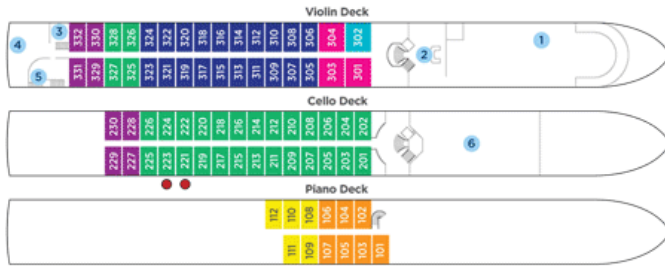

Comfort	
Comfort Plus	
Premium	
Premium Plus	
Deluxe	

Suite	Violin Deck French Balcony - 255 sq. ft.
Cat. A+	Violin Deck French Balcony - 225 sq. ft.
Cat. A	Violin Deck French Balcony - 170 sq. ft.
Cat. B	Violin & Cello Deck French Balcony - 170 sq. ft.
Cat. C	Violin & Cello Deck French Balcony - 170 sq. ft.
Cat. D	Piano Deck Fixed Windows - 170 sq. ft.
Cat. E	Piano Deck Fixed Window - 170 sq. ft.
Single	Cello Deck French Balcony - 140 sq. ft.

1. **Deck Plan**
2. 1 Main Lounge
   - 2 Reception
   - 3 Massage & Hair Salon
   - 4 The Chef's Table restaurant
   - 5 Fitness Room
   - 6 Main Restaurant

Technical Data
Built: AmaLyra - 2009
AmaDolce - 2009
AmaDante - 2008
Length: 360 ft.
Width: 38 ft.
Crew: 41
Staterooms: 74
Passengers: 146
Registry: Switzerland

Welcome
Film
Contact
Ships

Danube
Rhine, Moselle & Main
Rhône, Saône & Seine
Elbe
Wolga & Dnepr
Douro
Christmas & New Year Cruises

Promotions
Seacruises

Brochure
Contact
Terms & Conditions (NL + FR)