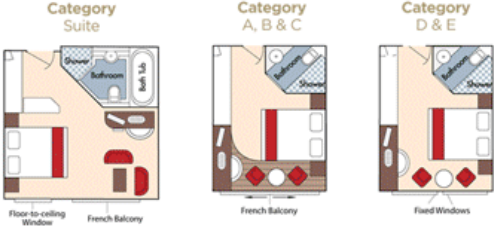

Comfort	
Comfort Plus	
Premium	
Premium Plus	
Deluxe	

Suite	Violin Deck French Balcony - 255 sq. ft.
Cat. A+	Violin Deck French Balcony - 225 sq. ft.
Cat. A	Violin Deck French Balcony - 170 sq. ft.
Cat. B	Violin & Cello Deck French Balcony - 170 sq. ft.
Cat. C	Violin & Cello Deck French Balcony - 170 sq. ft.
Cat. D	Piano Deck Fixed Windows - 170 sq. ft.
Cat. E	Piano Deck Fixed Window - 170 sq. ft.
Single	Cello Deck French Balcony - 140 sq. ft.

1. **Deck Plan**
2. 1 Main Lounge
   - 2 Reception
   - 3 Massage & Hair Salon
   - 4 The Chef's Table restaurant
   - 5 Fitness Room
   - 6 Main Restaurant

Technical Data
Built: AmaLyra - 2009
AmaDolce - 2009
AmaDante - 2008
Length: 360 ft.
Width: 38 ft.
Crew: 41
Staterooms: 74
Passengers: 146
Registry: Switzerland